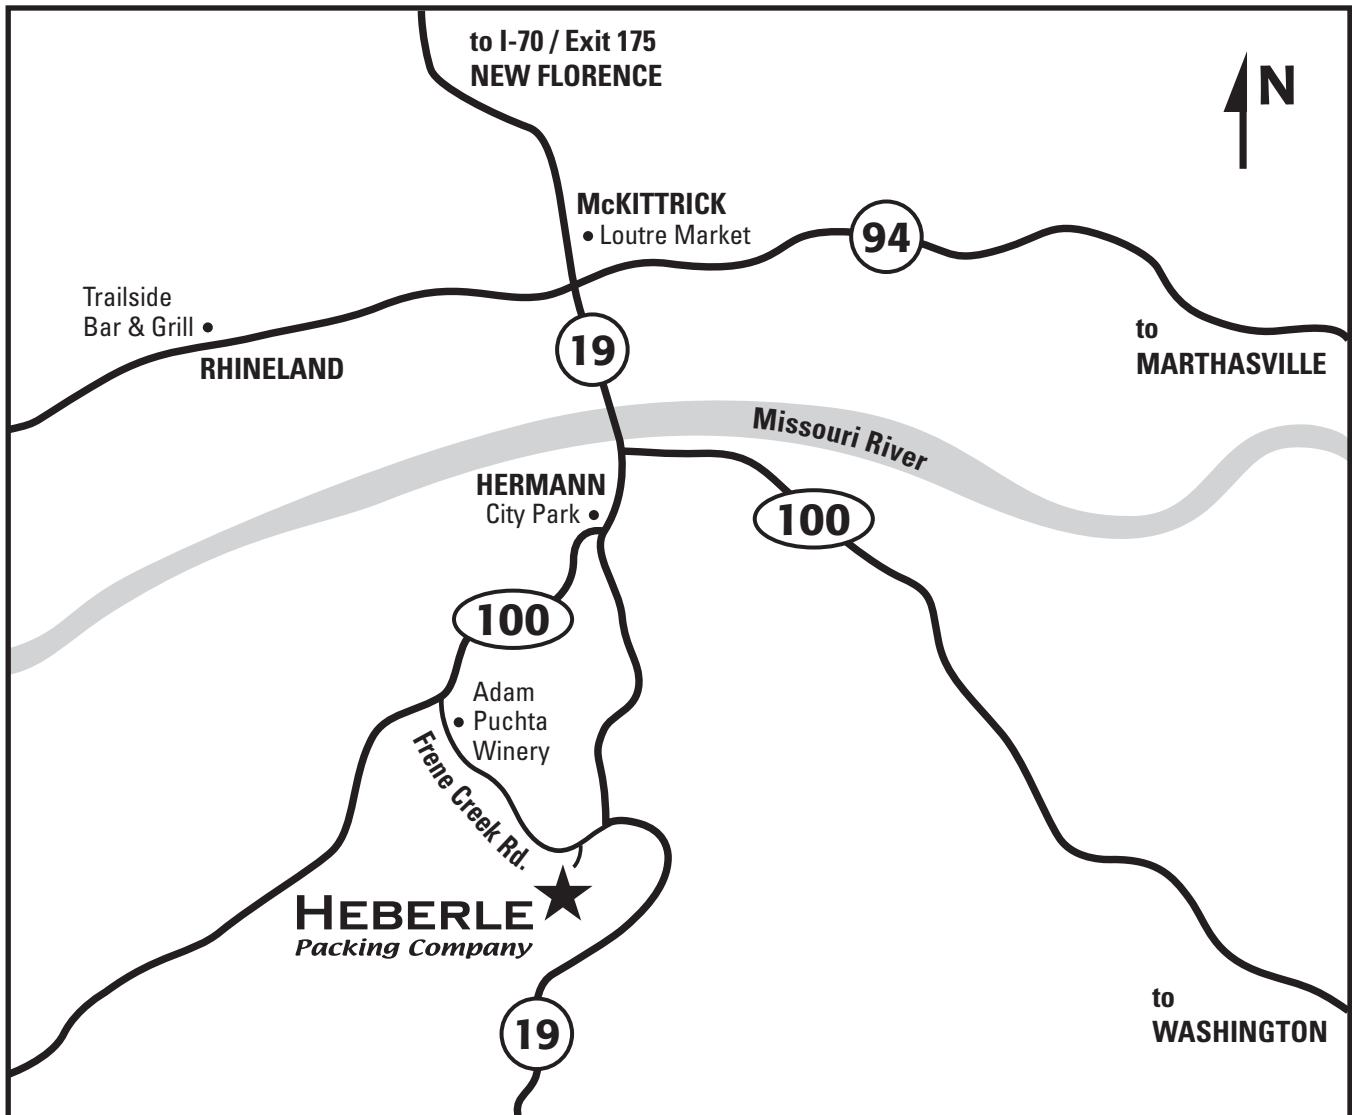

Directions

From I-70 (from the North/New Florence)

Take I-70 to Exit 175 (MO-HWY 19). Travel south on HWY 19 to Hermann. Turn right onto HWY 100 and travel west 2.5 miles to Frene Creek Road. Turn left onto Frene Creek Road/County Route 209 and travel 2 miles to entrance on right.

From HWY 100 (from the East/Washington)

Take MO-HWY 100 west to Hermann. Turn left onto HWY 100/HWY 19/Market Street and travel south to HWY 100 WEST. Turn right onto HWY 100 and travel west 2.5 miles to Frene Creek Road. Turn left onto Frene Creek Road/County Route 209 and travel 2 miles to entrance on right.

2022 Frene Creek Road • Hermann, MO 65041 • Phone/Fax: 573-486-2795