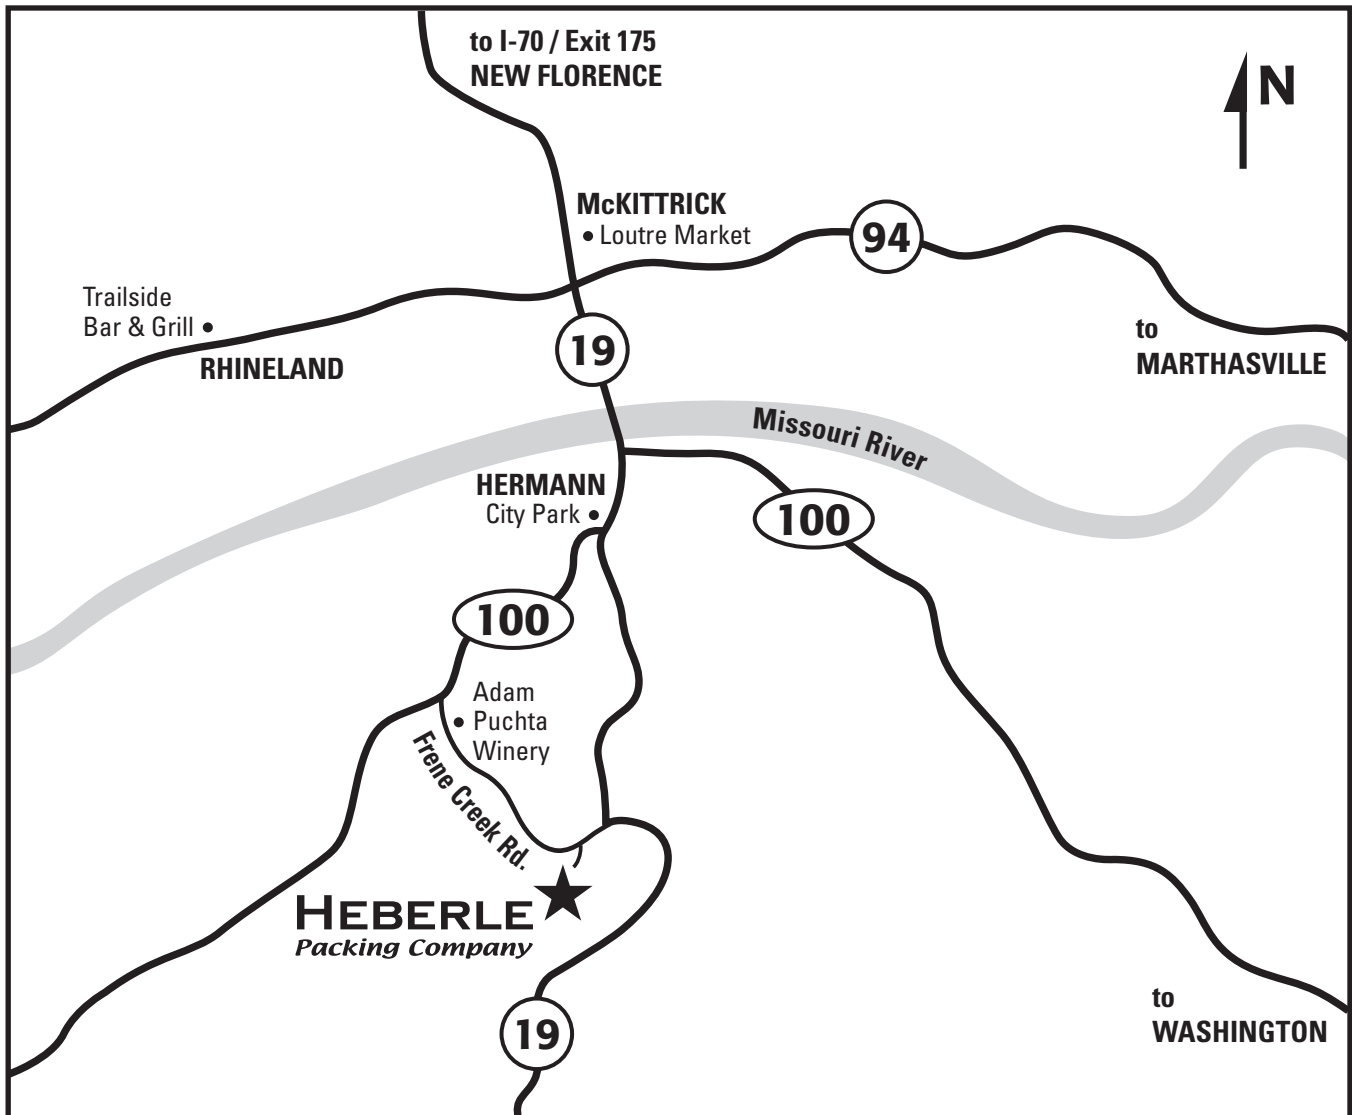

# Directions

## ***From I-70 (from the North/New Florence)***

Take I-70 to Exit 175 (MO-HWY 19). Travel south on HWY 19 to Hermann. Turn right onto HWY 100 and travel west 2.5 miles to Frene Creek Road. Turn left onto Frene Creek Road/County Route 209 and travel 2 miles to entrance on right.

## ***From HWY 100 (from the East/Washington)***

Take MO-HWY 100 west to Hermann. Turn left onto HWY 100/HWY 19/Market Street and travel south to HWY 100 WEST. Turn right onto HWY 100 and travel west 2.5 miles to Frene Creek Road. Turn left onto Frene Creek Road/County Route 209 and travel 2 miles to entrance on right.